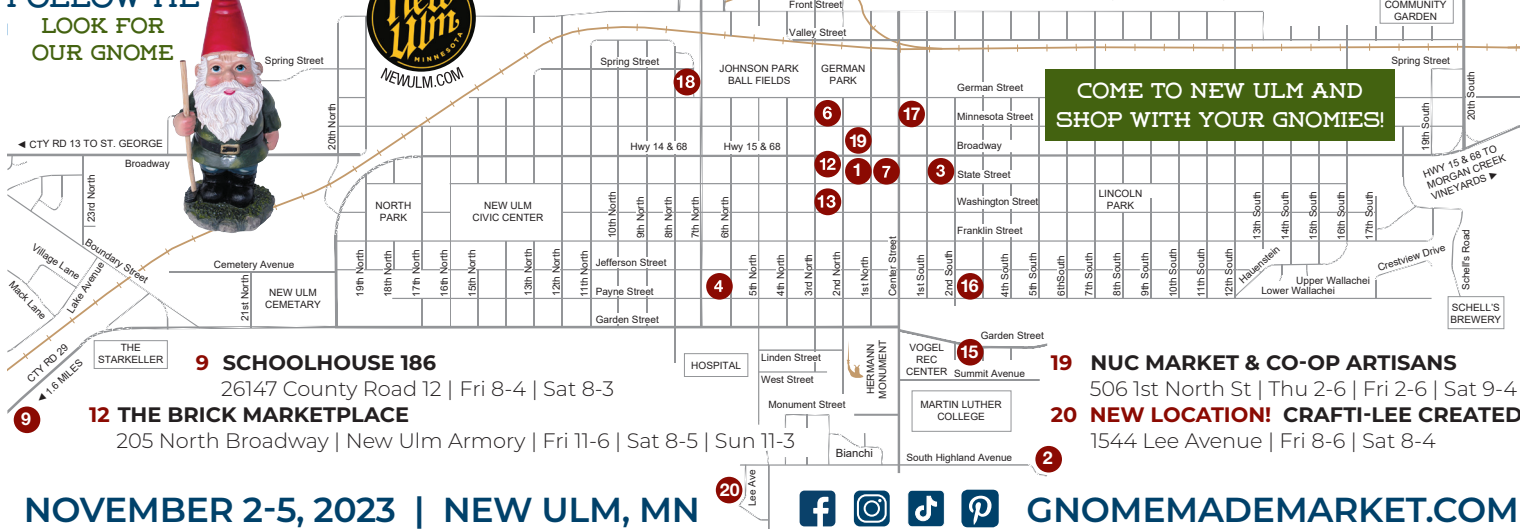

OUR 39TH ANNUAL ARTS & CRAFTS

GnomeMade Market

- 1 LITTLE BRICK HAUS ON STATE**
16 North State Street | Fri 8-5:30 | Sat 8-5:30 | Sun 11-3
- 2 SUGAR SHANTY**
413 South Highland Ave | Fri 8-5 | Sat 8-5
- 3 TURNER HALLE**
102 South State Street | Fri 8-5 | Sat 8-5
- 4 FROM THE HEART CREATIONS**
610 North Payne St | Fri 9-5 | Sat 9-5
- 6 NEW ULM'S OWN**
212 No Minnesota St | Thur 10-4 | Fri 10-4 | Sat 10-4
- 7 LINDBACKEN ARTISANS**
622 Center | Historic Lind House | Fri 8-5:30 | Sat 8-5:30 | Sun 11-3

- 13 WANDA GAG HOUSE**
226 North Washington St | Fri 10-3 | Sat 10-3
- 15 RETHUNK JUNK**
316 South Garden St | Fri 8-5:30 | Sat 8-5:30
- 16 WOMEN'S EXPO AND CRAFT FAIR**
318 South Payne St | Saturday Only 9-2 pm
- 17 THE WELLNESS CO. MARKET**
15 South Minnesota | Saturday Only 9-3 pm
- 18 GRAPEVINE DIVAS**
715 North German St | Fri 8-5:30 | Sat 8-5:30

**FOLLOW ME
LOOK FOR
OUR GNOME**

NEWULM.COM

**COME TO NEW ULM AND
SHOP WITH YOUR GNOMIES!**

- 9 THE STARKELLER**
26147 County Road 12 | Fri 8-4 | Sat 8-3
- 12 THE BRICK MARKETPLACE**
205 North Broadway | New Ulm Armory | Fri 11-6 | Sat 8-5 | Sun 11-3

- 15 VOGEL REC CENTER**
Summit Avenue
- 16 NUC MARKET & CO-OP ARTISANS**
506 1st North St | Thu 2-6 | Fri 2-6 | Sat 9-4
- 20 NEW LOCATION! CRAFTI-LEE CREATED**
1544 Lee Avenue | Fri 8-6 | Sat 8-4

NOVEMBER 2-5, 2023 | NEW ULM, MN